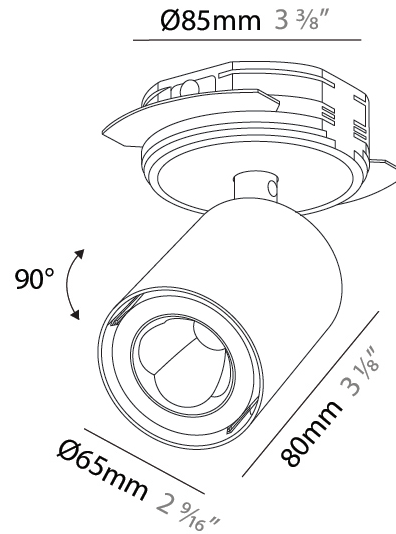

GENERAL

Series: Oiko Pro In
Brand: Prolicht
Division: Architectural
Mounting Type: Trimless
Mounting Location: Ceiling
Subcategory: Spots

PHYSICAL

Shape: Cylinder
Diameter (mm): 65
Diameter (in): 2 ⁹/₁₆
Height (mm): 120
Depth (mm): 50
Height (in): 4 ³/₄
Depth (in): 1 ¹⁵/₁₆
Light Distribution: Adjustable / Direct
Fixture Finish: SSR / BKV / CWI / CRY / HAB / UFT / ITA / RUA / FTG / MYG / LOD / PUS / FRO / FUP / KIA / POP / BLS / SPG / MEY / GOH / GUM / CHC / COM / ABZ / JAG / OBR / MOS / ROR
Fixture Material: Aluminum
Cut-out Measurements: 68mm / 2 11/16"

ELECTRICAL

Lamp Type: LED
Input Wattage (W): 14.4
Total Output Wattage (W): 13.1
Dimming: Tri-Mode (Non-Dimming and Phase Dimming (120Vac only) and 0-10V Dimming)
Driver Included: No
Driver Location: Remote
Driver Type: Constant Current - Universal
Driver Class: Class 2
Input Voltage (V): 120 - 277
Constant Current (MA): 700

LED

Number of LEDs: 1
Color Temperature (°K): 2700 / 3000 / 3500 / 4000
Max. Delivered Lumen (lm): 1175 - 1381
Nominal Lumen (lm): 1242 - 1460
CRI: >90 CRI
Lamp Life (hrs): 50000

OPTICAL

Beam Angle: 62
Adjustability: Rotational 350°; Tilt 90°

RATINGS AND CERTIFICATIONS

Certified By: CSA Certified to UL and CSA Standards
IP rating: IP20

PROJECT
TYPE
SPECIFIER
QUANTITY
DATE