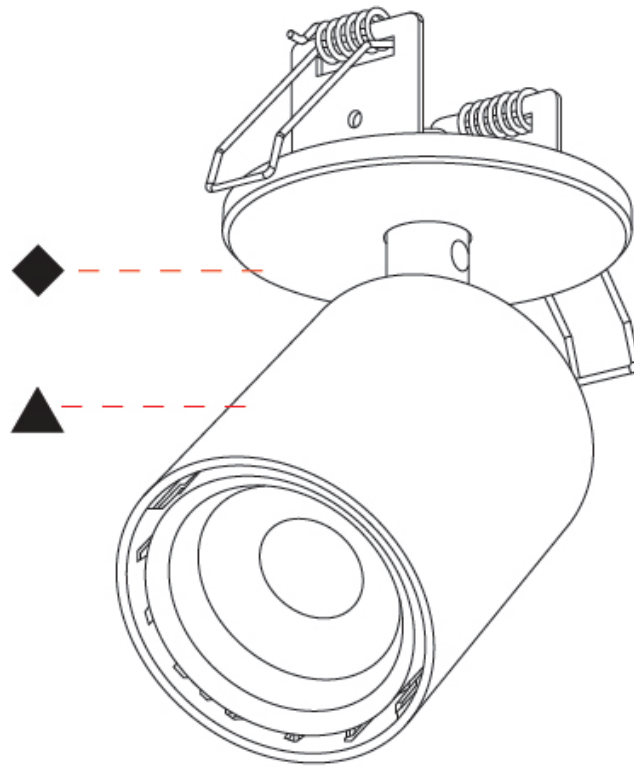

A3D343-

PROJECT _____

TYPE _____

SPECIFIER _____

QUANTITY _____

DATE _____

A